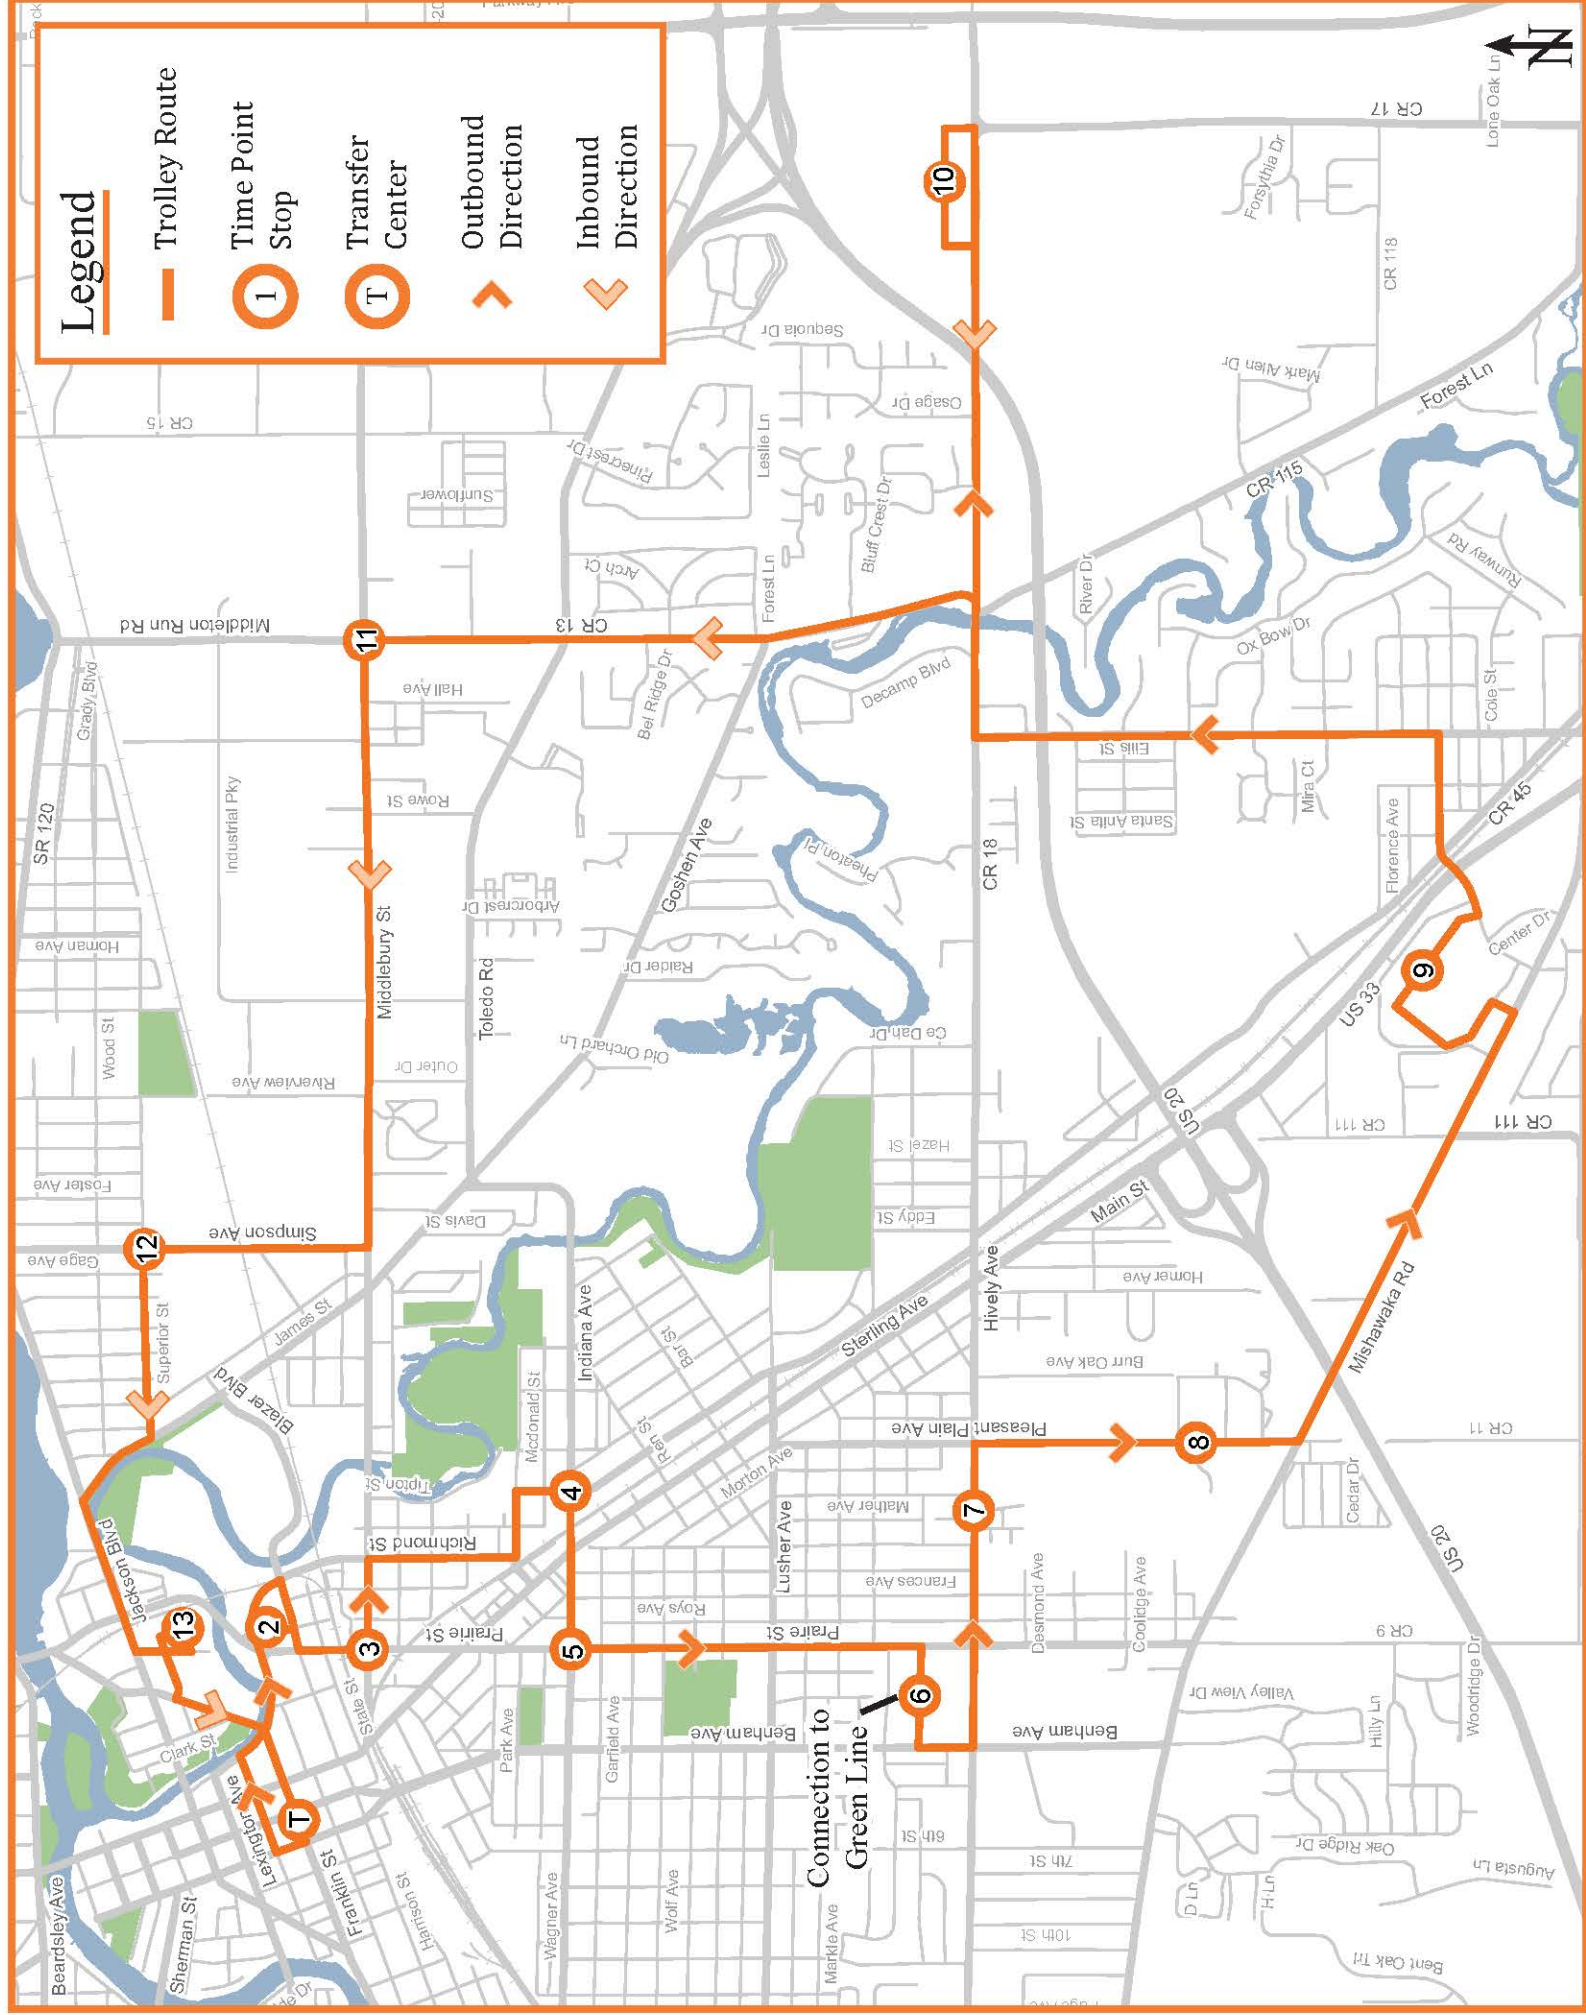

# ORANGE LINE EAST

## Inbound

Time	Transfer Center <i>Franklin between 2nd &amp; 3rd</i>	Waterfall Apts.	Prairie & Middlebury	Prairie & Indiana	Kroger & Indiana	Autumn Court Apts.	Concord Mall	Ivy Tech	Middlebury & Simpson & Superior	Martin's on Jackson	Transfer Center <i>Franklin between 2nd &amp; 3rd</i>			
AM	5:00	5:05	5:08	5:10	5:12	5:18	5:19	5:27	5:35	5:38	5:43	5:47	5:53	5:57
	6:00	6:05	6:08	6:10	6:12	6:18	6:19	6:27	6:35	6:38	6:43	6:47	6:53	6:57
	7:00	7:05	7:08	7:10	7:12	7:18	7:19	7:27	7:35	7:38	7:43	7:47	7:53	7:57
	8:00	8:05	8:08	8:10	8:12	8:18	8:19	8:27	8:35	8:38	8:43	8:47	8:53	8:57
	9:00	9:05	9:08	9:10	9:12	9:18	9:19	9:27	9:35	9:38	9:43	9:47	9:53	9:57
	10:00	10:05	10:08	10:10	10:12	10:18	10:19	10:27	10:35	10:38	10:43	10:47	10:53	10:57
PM	11:00	11:05	11:08	11:10	11:12	11:18	11:19	11:27	11:35	11:38	11:43	11:47	11:53	11:57
	12:00	12:05	12:08	12:10	12:12	12:18	12:19	12:27	12:35	12:38	12:43	12:47	12:53	12:57
	1:00	1:05	1:08	1:10	1:12	1:18	1:19	1:27	1:35	1:38	1:43	1:47	1:53	1:57
	2:00	2:05	2:08	2:10	2:12	2:18	2:19	2:27	2:35	2:38	2:43	2:47	2:53	2:57
	3:00	3:05	3:08	3:10	3:12	3:18	3:19	3:27	3:35	3:38	3:43	3:47	3:53	3:57
	4:00	4:05	4:08	4:10	4:12	4:18	4:19	4:27	4:35	4:38	4:43	4:47	4:53	4:57
	5:00	5:05	5:08	5:10	5:12	5:18	5:19	5:27	5:35	5:38	5:43	5:47	5:53	5:57
	6:00	6:05	6:08	6:10	6:12	6:18	6:19	6:27	6:35	6:38	6:43	6:47	6:53	6:57

Notes: Shaded are the Peak Service Hours

AM- normal type / PM - bold type